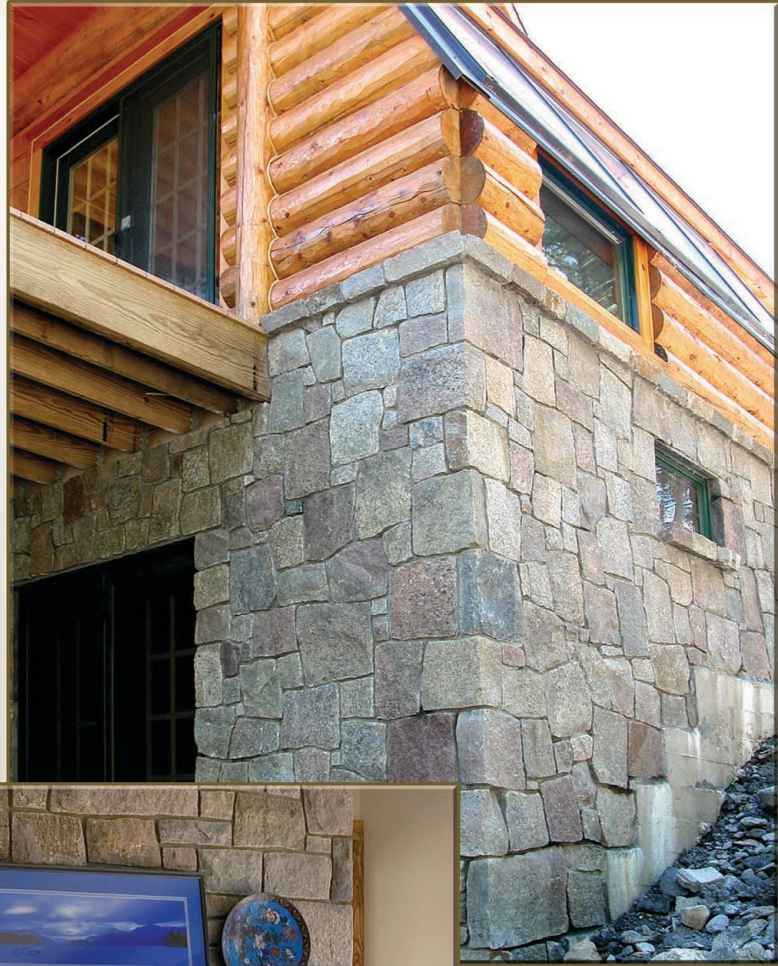

# SELECT STONE™

Fine Masonry & Landscape Stone

## Van Tassell Granite

The Van Tassell is a multi-colored granite that is chopped into rough squares and rectangles.