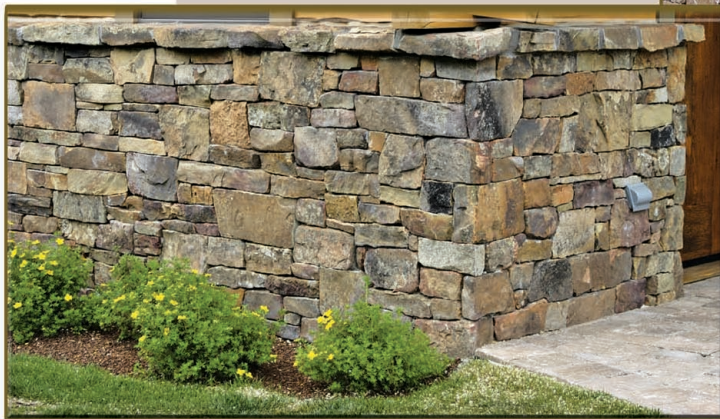

SELECT STONE™

Fine Masonry & Landscape Stone

Prairie™ Fieldstone

The Prairie is a gray, tan and brown sandstone which has occasional lichen and is collected from the fields of farms and ranches. The beautiful range of weathered colors lends itself to a very rustic feel.