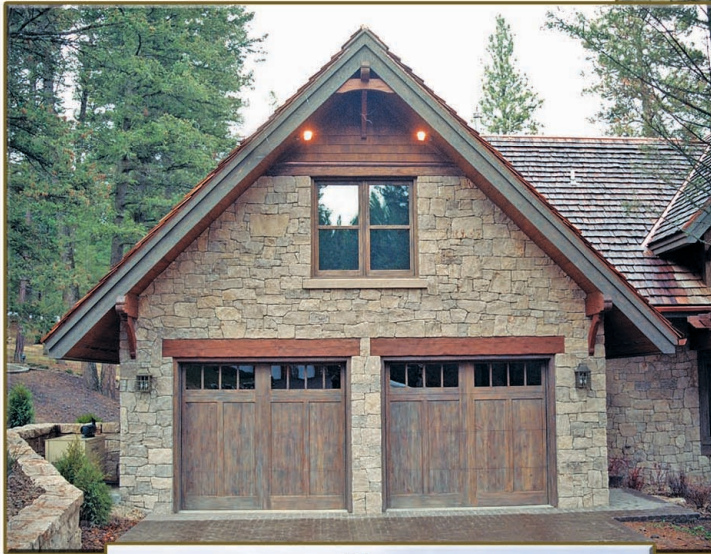

SELECT STONE™

Fine Masonry & Landscape Stone

Glen Rose™ Limestone

The Glen Rose is an attractive light gray, fossil-rich limestone in semi-rectangular blocks.