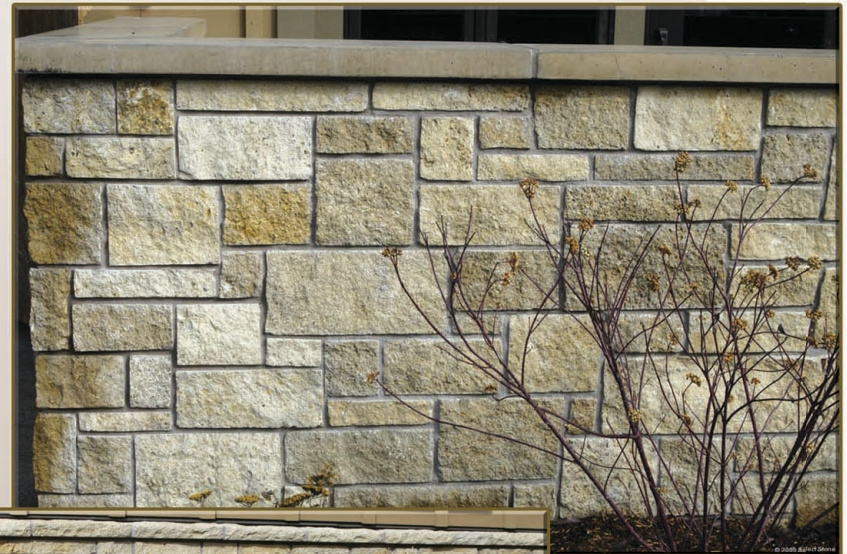

SELECT STONE™

Fine Masonry & Landscape Stone

Garden City Buff™ Thin Veneer

Garden City Buff Thin Veneer is cut to 1" - 1 ½" thick and can be applied to walls with less bearing capacity than those required for full-thickness stone.