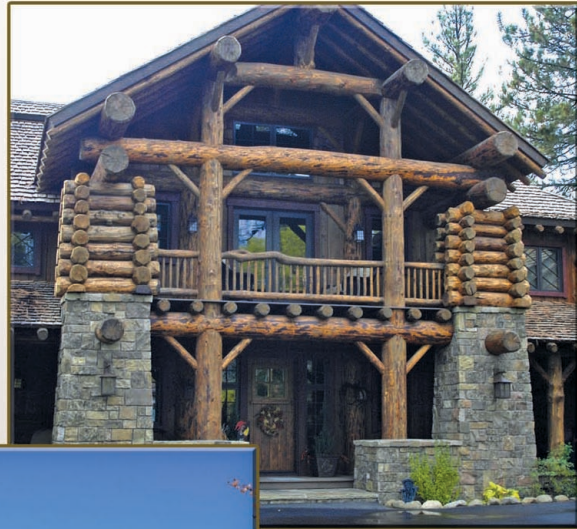

# SELECT STONE™

Fine Masonry & Landscape Stone

## Flatwillow™ Fieldstone

The Flatwillow is a weathered fieldstone quarried in central Montana. It is chopped into random-size rectangular shapes and typically laid in a broken ashlar pattern.